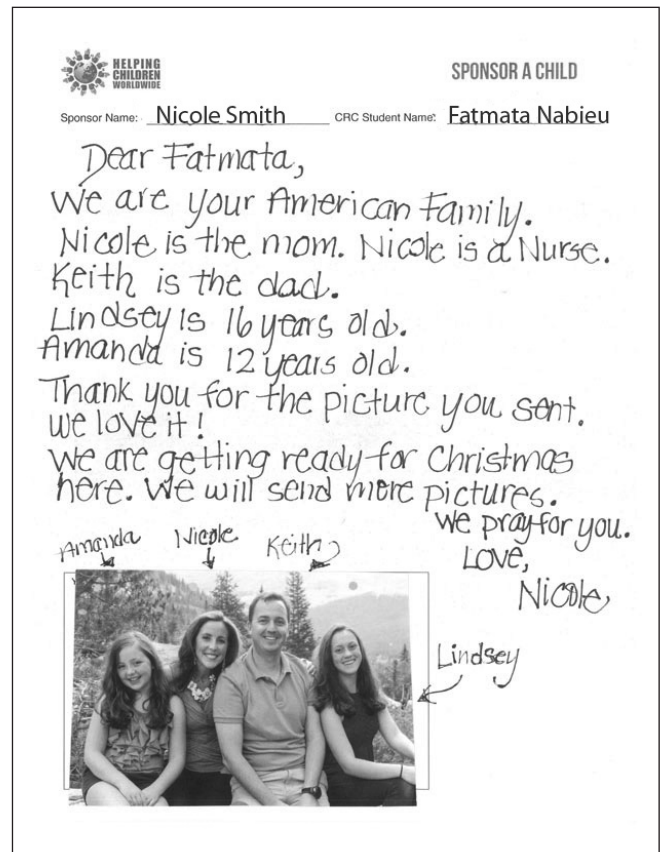

PLEASE DO:

- Label letters with YOUR FIRST & LAST NAME and YOUR STUDENT'S FIRST & LAST NAME.
- Include a photo no bigger than 4x6. Text and photo should fit on one page, front side only.
- Print neatly or type your letter in a font that is easy to read. Please don't write in cursive.
- What to write about? Your job, family, pets, and hobbies. You are writing to someone whose first language is not English and whose lifestyle is far simpler than yours. Include a Bible verse or inspirational quote.

PLEASE DON'T:

- Don't send gifts or cards. Use regular size paper and write on only one side.
- Don't include personal contact information, including email address.
- Don't make any promises. If you receive a letter making requests of any kind (other than to write to them or pray for them) please contact us for guidance.
- Don't get discouraged. English is a second language for most children and they may be behind in their education due to family or financial situations.

See letter example below:

- Sponsor's first and last name
- Student's first and last name
- Neat, easy to read writing
- One 4x6 photo
- All on one page

Questions, concerns, suggestions? Contact HCW at 703-793-9521 or support@helpingchildrenworldwide.org

Sponsor A Child is an initiative of Helping Children Worldwide to support the mission of the Child Rescue Centre in Bo, Sierra Leone. Learn more: www.helpingchildrenworldwide.org/sponsor-a-child